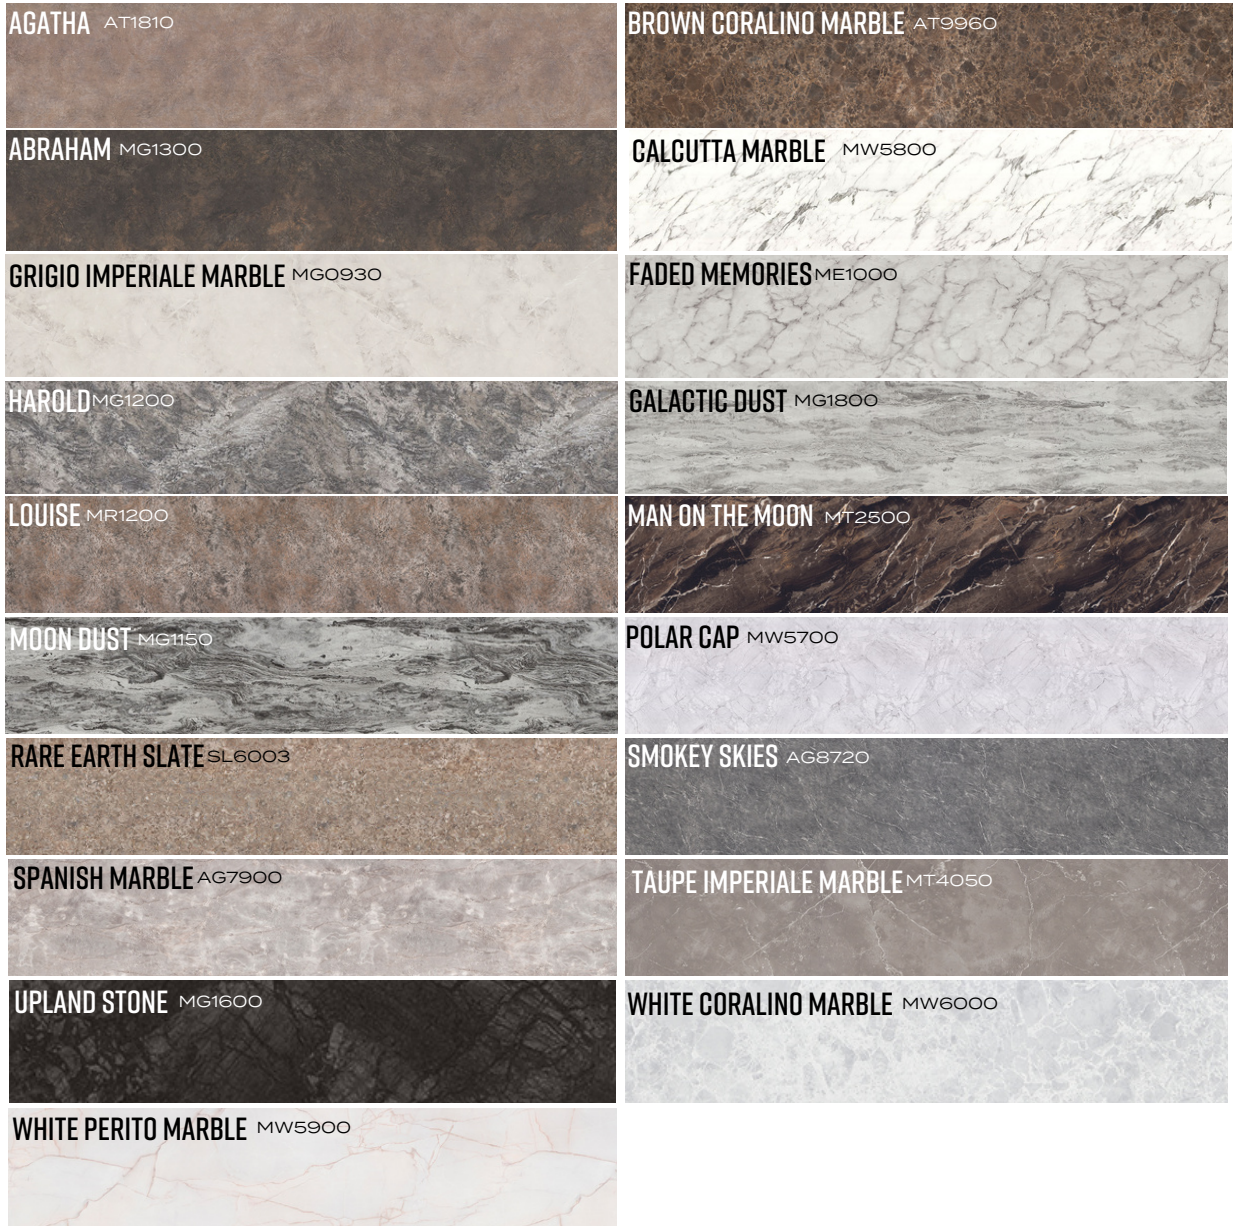

## Finish: Natural Stone (NS)

## Finish: Velvet (VE)

## Finish: Textured Suede (SD)

Finish pictured may vary. See actual samples.

**DIRECT**  
SUPPLY INC  
SURFACE MATERIALS \ CABINETRY \ HARDWARE

## Finish: Evolution (EV)

Finish pictured may vary. See actual samples.